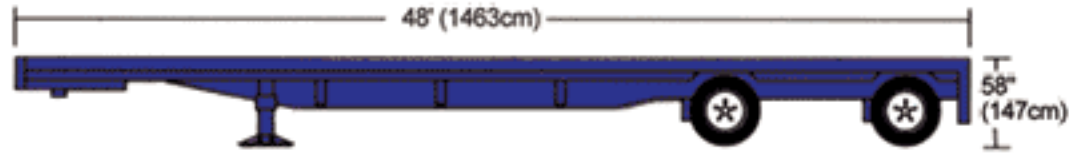

www.iceintl.com

Flatbed and Heavy Haul Equipment

Global Transportation Specialists

Flatbed

Expandable Flatbed

Drop Deck 2 Axle Spread

Expandable Drop Deck 2 or 3 Axle

RGN Double Drop Deck 2 Axle

Expandable Double Drop Deck 2 Axle

53' Drop Deck with Sliding Rear Axle

Expandable Double Drop Deck 3 Axle

Double Drop Lowboy RGN 2 or 3 Axle

Multiple Axle High Tonnage Spread Axle Flatbed

Multiple Axle High Tonnage Double Drop (Floor Deck)

Multiple Axle High Tonnage Spread Axle Single Drop Expandable

Multiple Axle High Tonnage Double Drop (Floor Deck)

Multiple Axle High Tonnage Double Drop

Multiple Axle High Tonnage Flatbed

ICE International