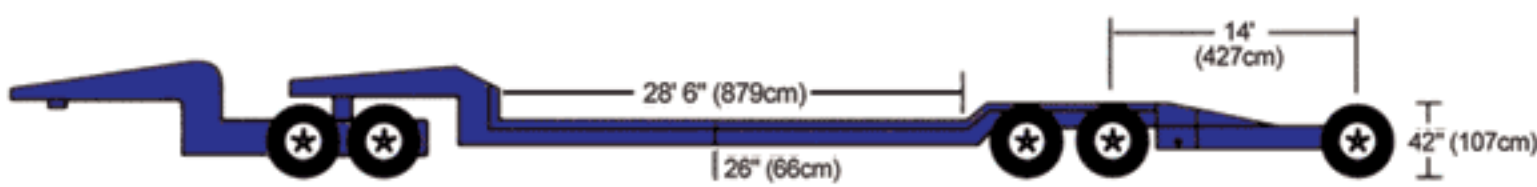

Expandable Double Drop Deck 2 Axle

53' Drop Deck with Sliding Rear Axle

Expandable Double Drop Deck 3 Axle

Double Drop Lowboy RGN 2 or 3 Axle

Multiple Axle High Tonnage Spread Axle Flatbed

Multiple Axle High Tonnage Double Drop (Floor Deck)

Multiple Axle High Tonnage Spread Axle Single Drop Expandable

Multiple Axle High Tonnage Double Drop (Floor Deck)

Multiple Axle High Tonnage Double Drop

Multiple Axle High Tonnage Flatbed

ICE International